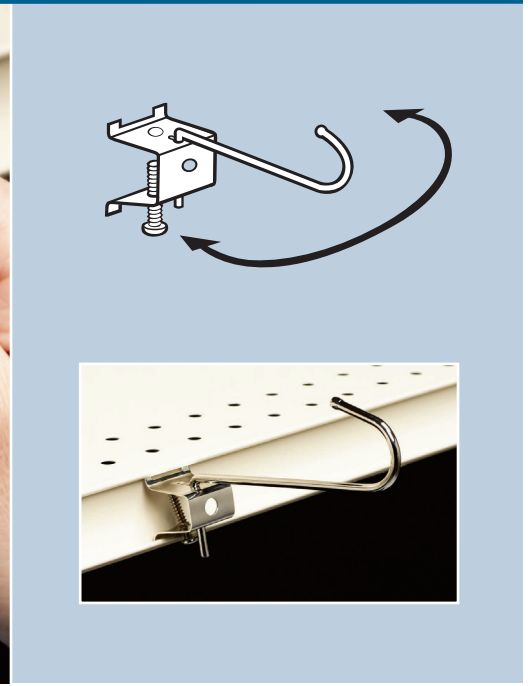

# Swivel J-Hook with Channel Mount

## Features and Benefits

- ◆ Hook swivels for customer safety
- ◆ Comes with thumb screw to keep product securely in place
- ◆ Fits most standard shelves with 1.25" H channels
- ◆ Zinc-plated metal

## J-Hook pivots when bumped to protect customers

Cross-merchandise hooked product from nearly any channeled shelf with the Swivel J-Hook with Channel Mount. Simple, effective design features a J-Hook that attaches securely to existing shelf channels and pivots when bumped for customer safety.